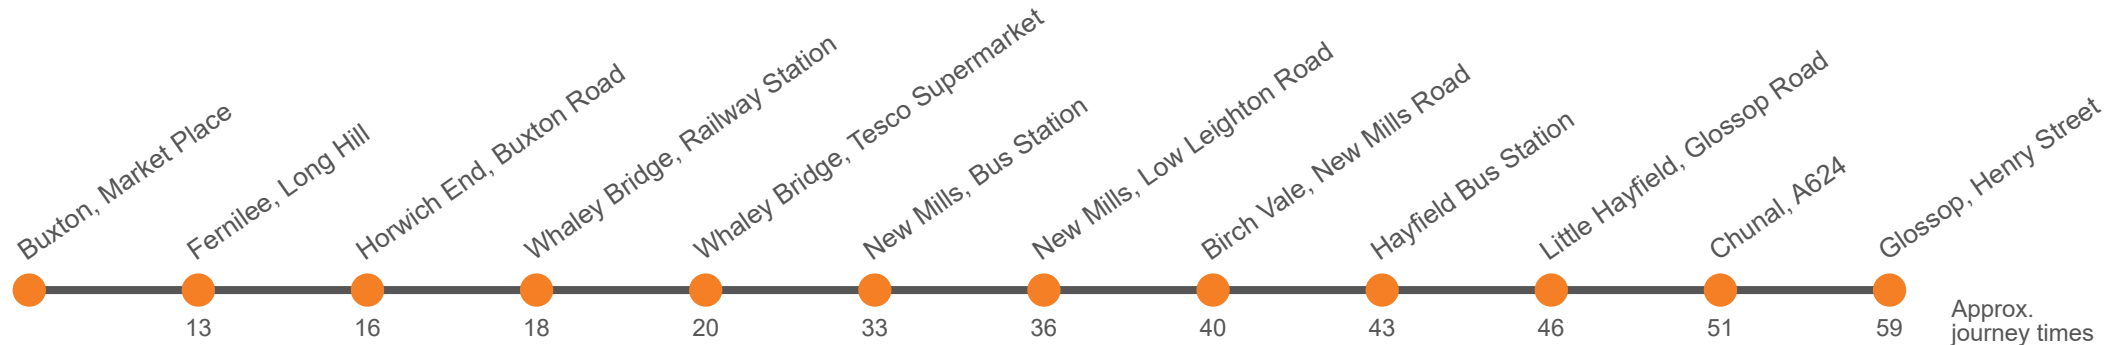

Saturday (continued)

Glossop, Henry Street Stop B	1530	1600	1630	1700	1750	1830
Chunal, Grouse Inn, A624	1537	1607	1637	1707	1757	1837
Little Hayfield, Lantern Pike	1543	1613	1643	1713	1803	1843
Hayfield Bus Station	1545	1615	1645	1715	1805	1845
Birch Vale, Grouse Hotel	1549	1619	1649	1719	1809	1849
New Mills, Low Leighton Rd/Cale Rd	1554	1624	1654	1724	1813	1854
New Mills, Bus Station, Stop 1	1558	1628	1658	1728	1818	1858
Whaley Bridge, Tesco Supermarket	...	1635	...	1735	1825	1905
Whaley Bridge, Railway Station	...	1637	...	1737	1827	1907
Fernilee, Long Hill opp Shady Oak	...	1642	...	1742	1832	1912
Buxton, Market Place, Southbound	...	1657	...	1757	1847	1927

61

Buxton - Fernilee - Whaley Bridge - New Mills - Hayfield - Glossop

Effective from: 14/07/2024

High Peak

Saturday (continued)

Buxton, Market Place, Northbound	1500	...	1600	1640	1720	1820
Fernilee, Long Hill near Shady Oak	1513	...	1613	1653	1733	1833
Horwich End, White Horse	1516	...	1616	1656	1736	1836
Whaley Bridge, Railway Station	1518	...	1618	1658	1738	1838
Whaley Bridge, Tesco Supermarket	1520	...	1620	1700	1740	1840
New Mills, Bus Station, Stop 1	1533	1603	1633	1713	1753	1853
New Mills, Low Leighton Rd/Cale Rd	1535	1605	1635	1715	1755	1855
Birch Vale, Grouse Hotel	1539	1609	1639	1719	1759	1859
Hayfield Bus Station	1543	1613	1643	1723	1803	1903
Little Hayfield, Lantern Pike	1546	1616	1646	1726	1806	1906
Chunal, Grouse Inn, A624	1550	1620	1650	1730	1810	1910
Glossop, Henry Street Stop C	1558	1628	1658	1738	1818	1918