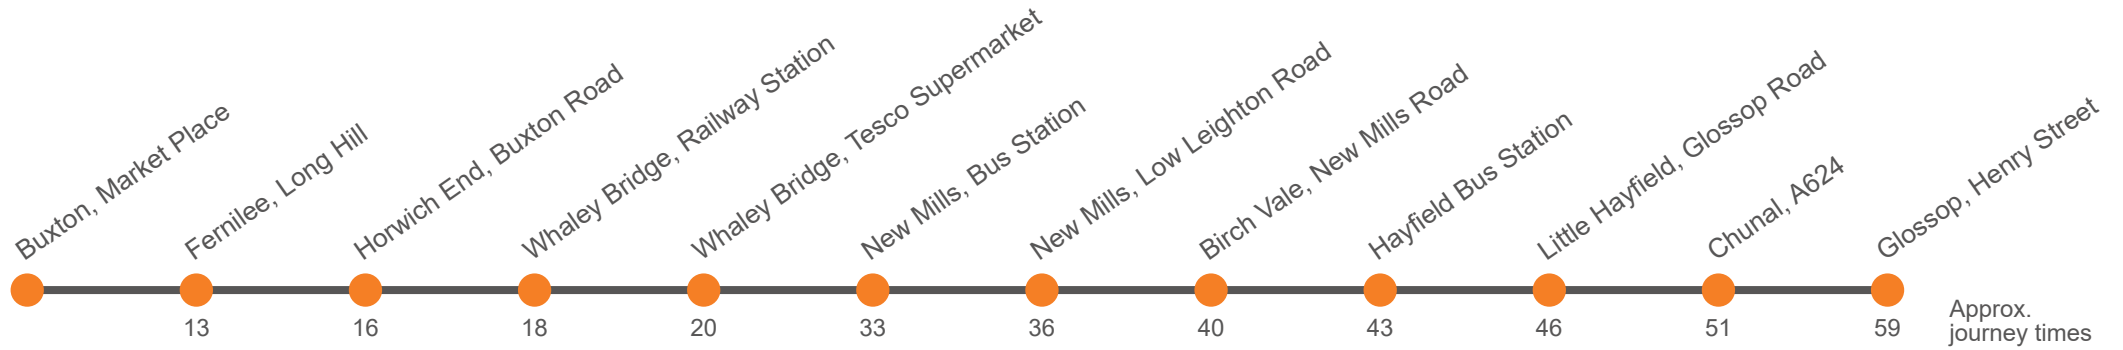

61

Buxton - Fernilee - Whaley Bridge - New Mills - Hayfield - Glossop

Effective from: 14/07/2024

High Peak

Saturday (continued)

Buxton, Market Place, Northbound	1500	...	1600	1640	1720	1820
Fernilee, Long Hill near Shady Oak	1513	...	1613	1653	1733	1833
Horwich End, White Horse	1516	...	1616	1656	1736	1836
Whaley Bridge, Railway Station	1518	...	1618	1658	1738	1838
Whaley Bridge, Tesco Supermarket	1520	...	1620	1700	1740	1840
New Mills, Bus Station, Stop 1	1533	1603	1633	1713	1753	1853
New Mills, Low Leighton Rd/Cale Rd	1535	1605	1635	1715	1755	1855
Birch Vale, Grouse Hotel	1539	1609	1639	1719	1759	1859
Hayfield Bus Station	1543	1613	1643	1723	1803	1903
Little Hayfield, Lantern Pike	1546	1616	1646	1726	1806	1906
Chunal, Grouse Inn, A624	1550	1620	1650	1730	1810	1910
Glossop, Henry Street Stop C	1558	1628	1658	1738	1818	1918