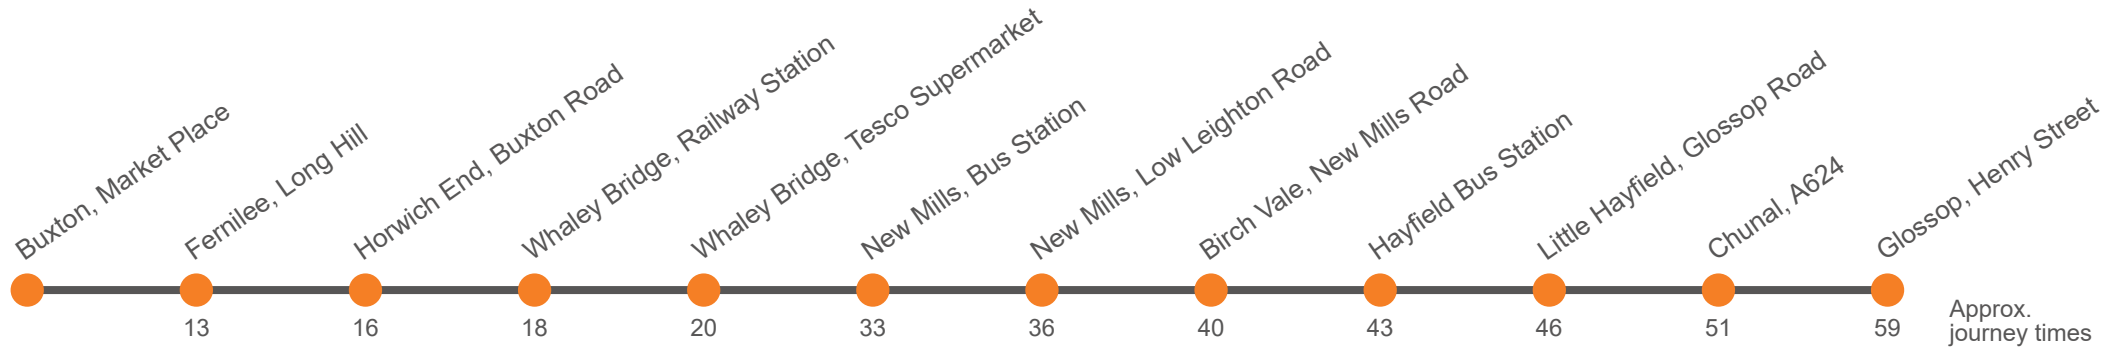

61

Buxton - Fernilee - Whaley Bridge - New Mills - Hayfield - Glossop

Effective from: 14/07/2024

High Peak

Saturday

Buxton, Market Place, Northbound	0700	0800	...	0900	...	1000	...	1100	...	1200	1300	...	1400	...
Fernilee, Long Hill near Shady Oak	0713	0813	...	0913	...	1013	...	1113	...	1213	1313	...	1413	...
Horwich End, White Horse	0716	0816	...	0916	...	1016	...	1116	...	1216	1316	...	1416	...
Whaley Bridge, Railway Station	0718	0818	...	0918	...	1018	...	1118	...	1218	1318	...	1418	...
Whaley Bridge, Tesco Supermarket	0720	0820	...	0920	...	1020	...	1120	...	1220	1320	...	1420	...
New Mills, Bus Station, Stop 1	0733	0833	0903	0933	1003	1033	1103	1133	1203	1233	1333	1403	1433	1503
New Mills, Low Leighton Rd/Cale Rd	0735	0835	0905	0935	1005	1035	1105	1135	1205	1235	1335	1405	1435	1505
Birch Vale, Grouse Hotel	0739	0839	0909	0939	1009	1039	1109	1139	1209	1239	1339	1409	1439	1509
Hayfield Bus Station	0743	0843	0913	0943	1013	1043	1113	1143	1213	1243	1343	1413	1443	1513
Little Hayfield, Lantern Pike	0746	0846	0916	0946	1016	1046	1116	1146	1216	1246	1346	1416	1446	1516
Chunal, Grouse Inn, A624	0750	0850	0920	0950	1020	1050	1120	1150	1220	1250	1350	1420	1450	1520
Glossop, Henry Street Stop C	0758	0858	0928	0958	1028	1058	1128	1158	1228	1258	1358	1428	1458	1528