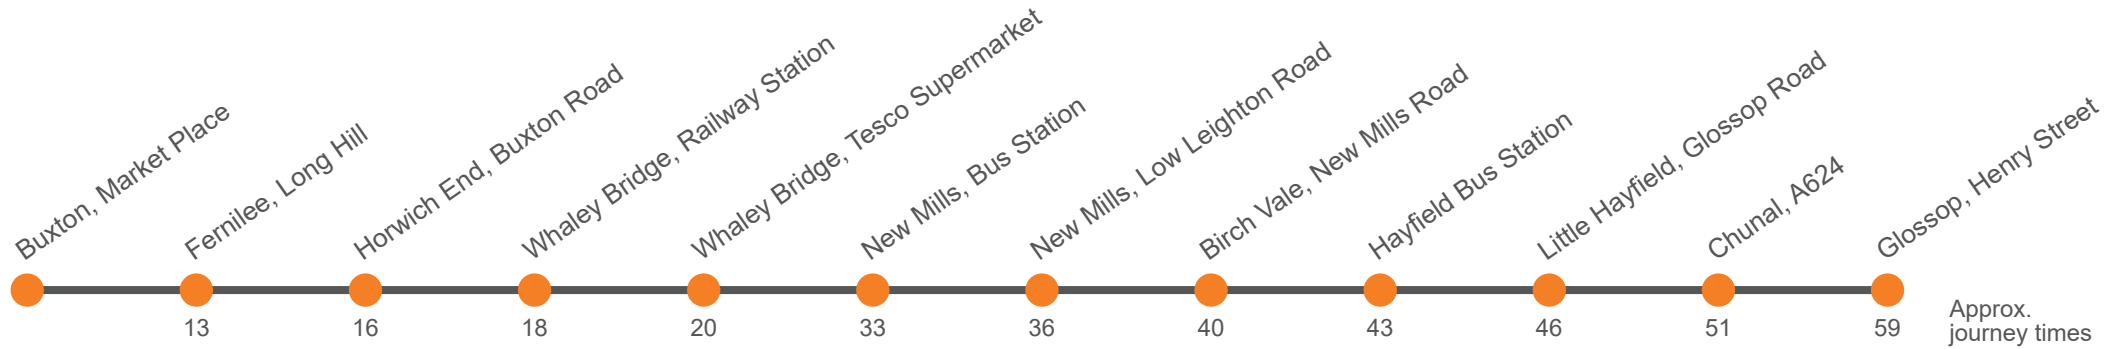

Monday to Friday (continued)

Codes	Sch	Hol	Sch	Sch	Hol	Sch	Sch	Hol	Sch	Sch
Buxton, Market Place, Northbound	1330	1400	...	...	1500	1500	...	1615	1735	1835
Fernilee, Long Hill near Shady Oak	1343	1413	...	...	1513	1513	...	1629	1750	1848
Horwich End, White Horse	1346	1416	...	...	1516	1516	...	1632	1753	1851
Whaley Bridge, Railway Station	1348	1418	...	...	1519	1519	...	1635	1756	1853
Whaley Bridge, Tesco Supermarket	1350	1420	...	...	1521	1521	...	1638	1759	1855
Newtown Railway Station Forecourt			...	...			...			1910
New Mills, Bus Station, Stop 1 arr	1403	1433	...	...	1530	1530	...	1650	1810	1912
New Mills, Bus Station, Stop 1 dep	1403	1433	1503	...	1530	1530	1610	1650	1810	1912
New Mills School, Bus Park				1520		1534				
New Mills, Low Leighton Rd/Cale Rd	1405	1435	1505	1522	1533	1536	1614	1654	1813	1914
Birch Vale, Grouse Hotel	1409	1439	1509	1528	1539	1542	1620	1700	1817	1917
Hayfield Bus Station	1413	1443	1513	1533	1544	1548	1625	1705	1821	1920
Little Hayfield, Lantern Pike	1416	1446	1516	...	1549	1553	1628	1708	1823	1922
Chunal, Grouse Inn, A624	1420	1450	1520	...	1555	1559	1632	1712	1828	1927
Glossop, Henry Street Stop C	1428	1458	1528	...	1605	1609	1640	1720	1836	1935

Hol Runs during School Holidays Only

Sch Runs on Schooldays Only