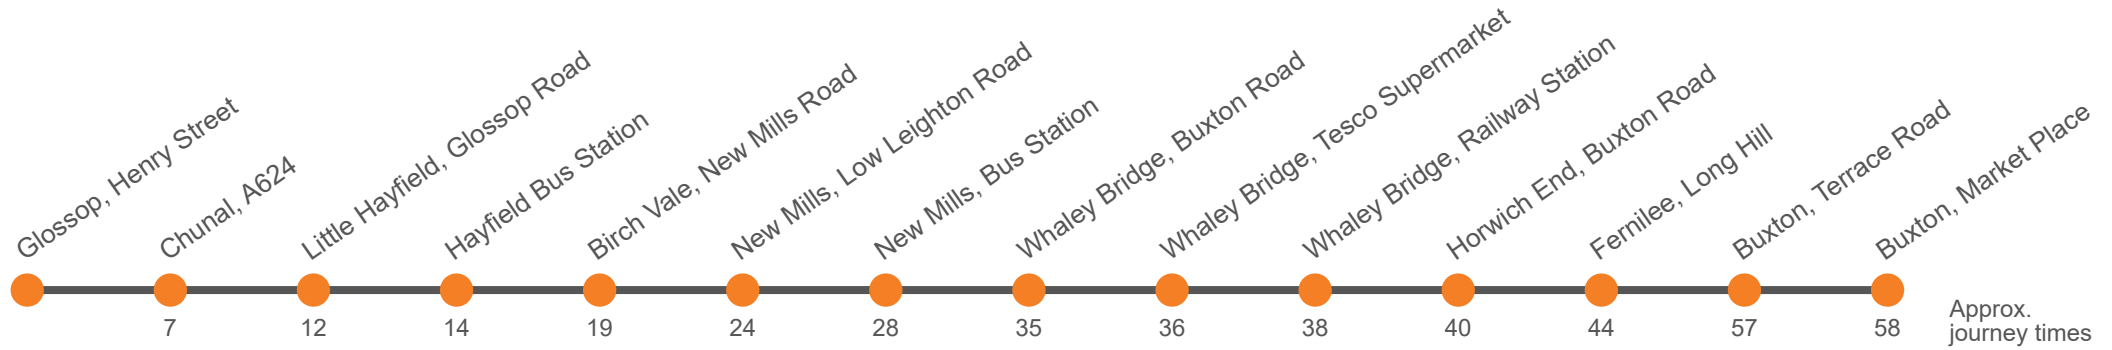

61

Glossop - Hayfield - New Mills - Whaley Bridge - Fernilee - Buxton

Effective from: 14/07/2024

High Peak

Monday to Friday

Codes	Hol	Sch												
Glossop, Henry Street Stop B	0636	0740	0740	0815	0855	0930	1000	1030	1100	1130	1200	1230	1300	1330
Chunal, Grouse Inn, A624	0640	0745	0745	0822	0902	0937	1007	1037	1107	1137	1207	1237	1307	1337
Little Hayfield, Lantern Pike	0644	0750	0750	0828	0908	0943	1013	1043	1113	1143	1213	1243	1313	1343
Hayfield Bus Station	0648	0755	0755	0830	0910	0945	1015	1045	1115	1145	1215	1245	1315	1345
Birch Vale, Grouse Hotel	0651	0758	0758	0833	0913	0948	1019	1048	1119	1148	1219	1248	1319	1349
New Mills, Low Leighton Rd/Cale Rd	0657	0803	0803	0839	0919	0954	1024	1054	1124	1154	1224	1254	1324	1354
New Mills School, Bus Park			0805											
New Mills, Bus Station, Stop 1 <i>arr</i>	0700	0810	0810	0843	0923	0958	1028	1058	1128	1158	1228	1258	1328	1358
New Mills, Bus Station, Stop 1 <i>dep</i>	0700	0810	0810	...	0923	...	1028	...	1128	...	1228	1258	1328	1358
Whaley Bridge, Tesco Supermarket		0822	0822	...	0930	...	1035	...	1135	...	1235	1305	1335	1405
Whaley Bridge, Railway Station	0710	0825	0825	...	0932	...	1037	...	1137	...	1237	1307	1337	1407
Fernilee, Long Hill opp Shady Oak	0715	0831	0831	...	0937	...	1042	...	1142	...	1242	1312	1342	1412
Buxton, Market Place, Southbound	0730	0845	0845	...	0952	...	1057	...	1157	...	1257	1327	1357	1427

Hol Runs during School Holidays Only

Sch Runs on Schooldays Only